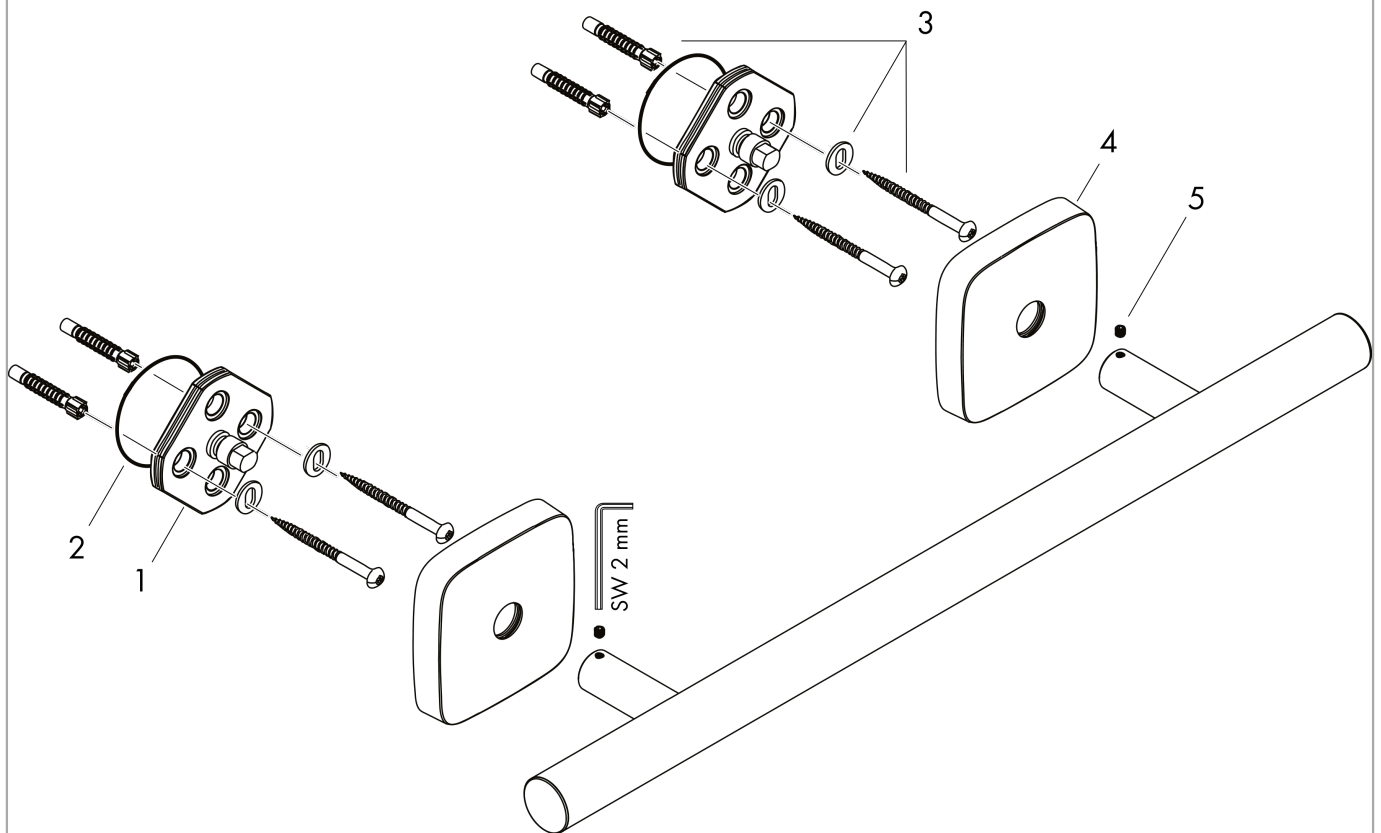

PuraVida

PuraVida Towel Bar, 12"

Finishes : **chrome** Part no. : **41513000**

Description

Features

- Wall-mounted

Item details

List Price \$ 166.00

Compliance

Product image

Scale drawing

PuraVida

PuraVida Towel Bar, 12"

Finishes : **chrome** Part no. : **41513000**

Exploded drawing

Year of production: >07/09

PuraVida

PuraVida Towel Bar, 12"

Finishes : **chrome** Part no. : **41513000**

Spare parts list

Year of production: >07/09

Pos.	Description	Part no.	Price	PU
1	support element	98539000	-	1
2	O-ring 45x2,5	98432000	-	1
3	mounting set	96179000	-	1
4	escutcheon	95373000	-	1
5	hollow set screw M4x4	98540000	-	1