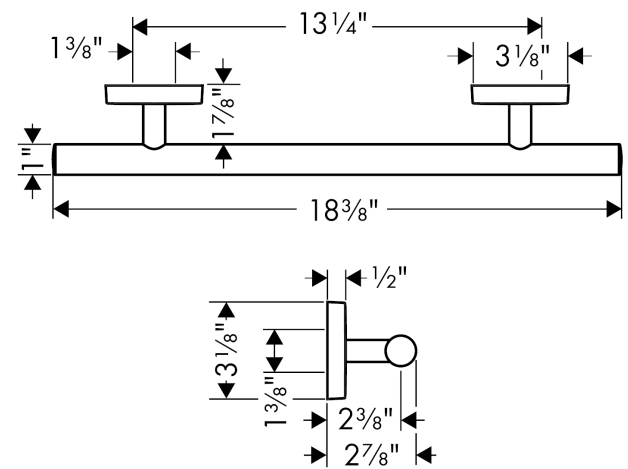

PuraVida

PuraVida Towel Bar, 12"

Finishes : **chrome** Part no. : **41513000**

Description

Features

- Wall-mounted

Item details

List Price \$ 166.00

Compliance

Product image

Scale drawing

PuraVida

PuraVida Towel Bar, 12"

Finishes : **chrome** Part no. : **41513000**

Exploded drawing

Year of production: >07/09

PuraVida

PuraVida Towel Bar, 12"

Finishes : **chrome** Part no. : **41513000**

Spare parts list

Year of production: >07/09

Pos.	Description	Part no.	Price	PU
1	support element	98539000	-	1
2	O-ring 45x2,5	98432000	-	1
3	mounting set	96179000	-	1
4	escutcheon	95373000	-	1
5	hollow set screw M4x4	98540000	-	1